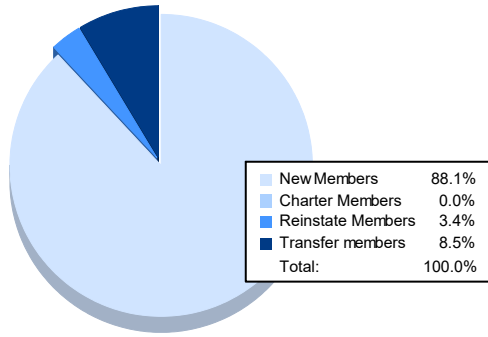

Year	New Clubs	Dropped Clubs	Gain/ Loss Clubs	New Members	Charter Members	Reinstate Members	Transfer Members	Total Member Added	Total Members Dropped	Gain/ Loss Members
2017-2018	0	0	0	66	2	4	3	75	136	-61
2018-2019	0	1	-1	44	0	3	2	49	135	-86
2019-2020	0	0	0	39	0	1	0	40	85	-45
2020-2021	0	0	0	51	0	1	1	53	61	-8
2021-2022	0	1	-1	52	0	2	5	59	91	-32
<b>Average</b>	<b>0</b>	<b>0</b>	<b>0</b>	<b>50</b>	<b>0</b>	<b>2</b>	<b>2</b>	<b>55</b>	<b>102</b>	<b>-46</b>

### Membership Composition June 2022 Cumulative